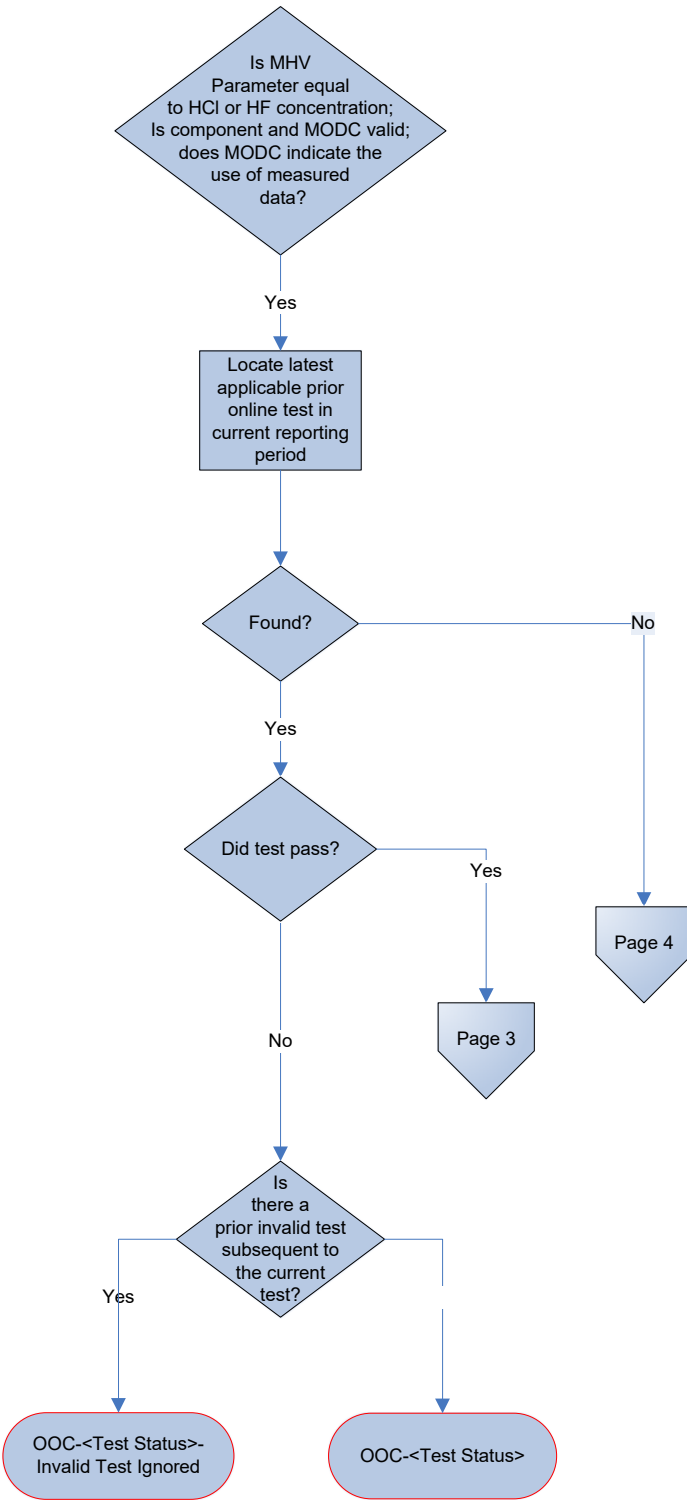

QA Status Evaluation MATS HCl & HF Daily Calibration

QA Status Evaluation
MATS HCI & HF Daily Calibration

QA Status Evaluation MATS HCI & HF Daily Calibration