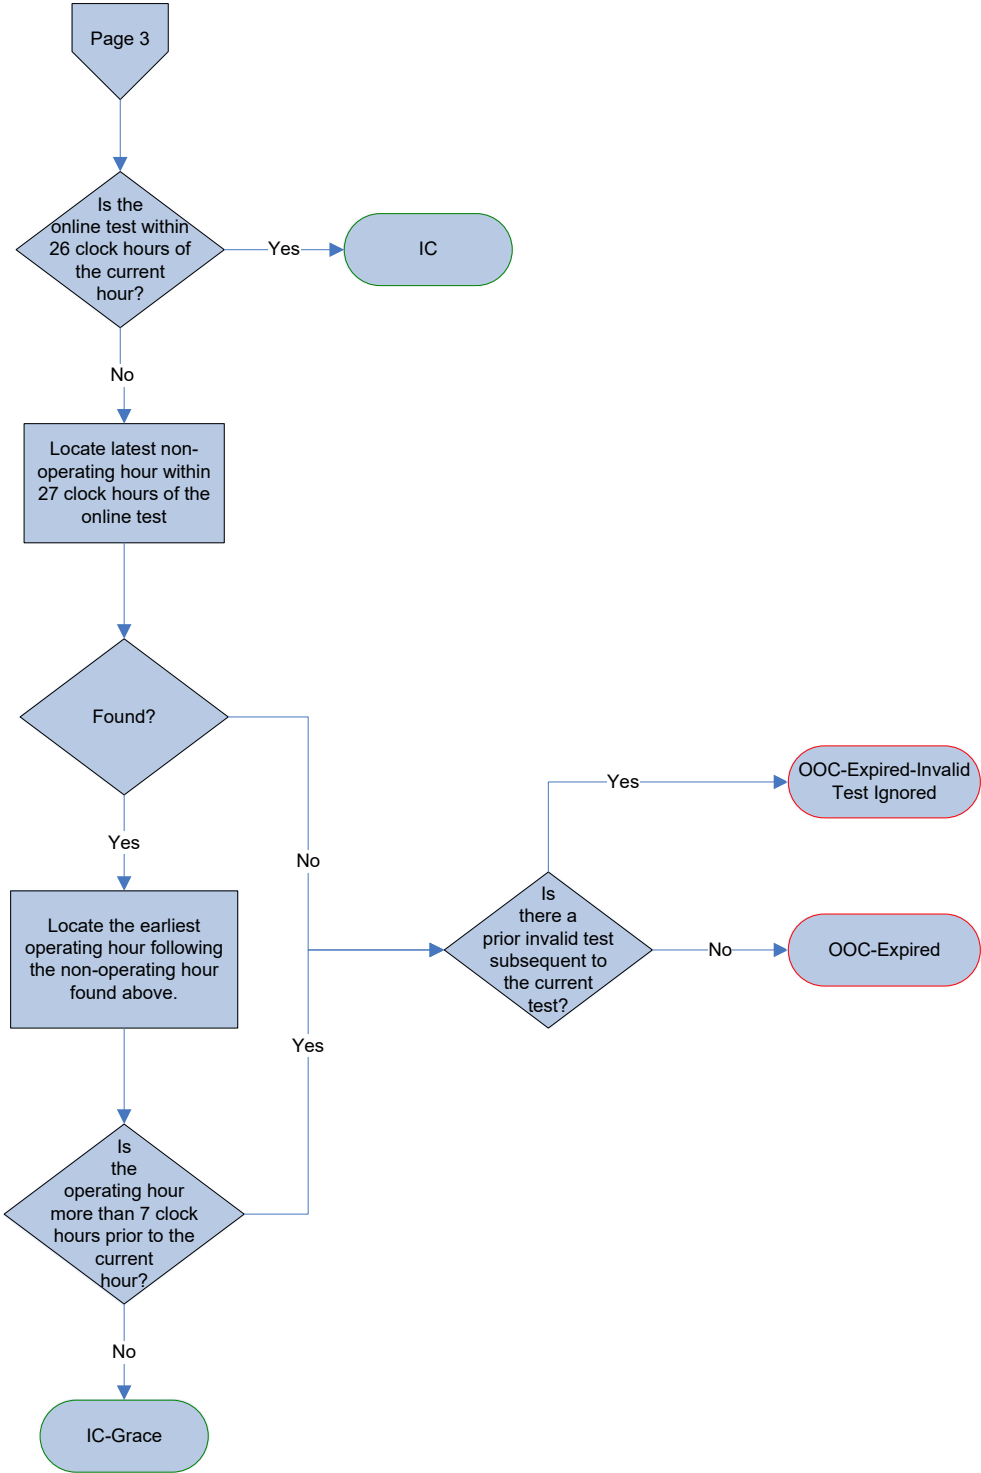

QA Status Evaluation MATS HCl & HF Daily Calibration

QA Status Evaluation
MATS HCI & HF Daily Calibration

QA Status Evaluation MATS HCI & HF Daily Calibration